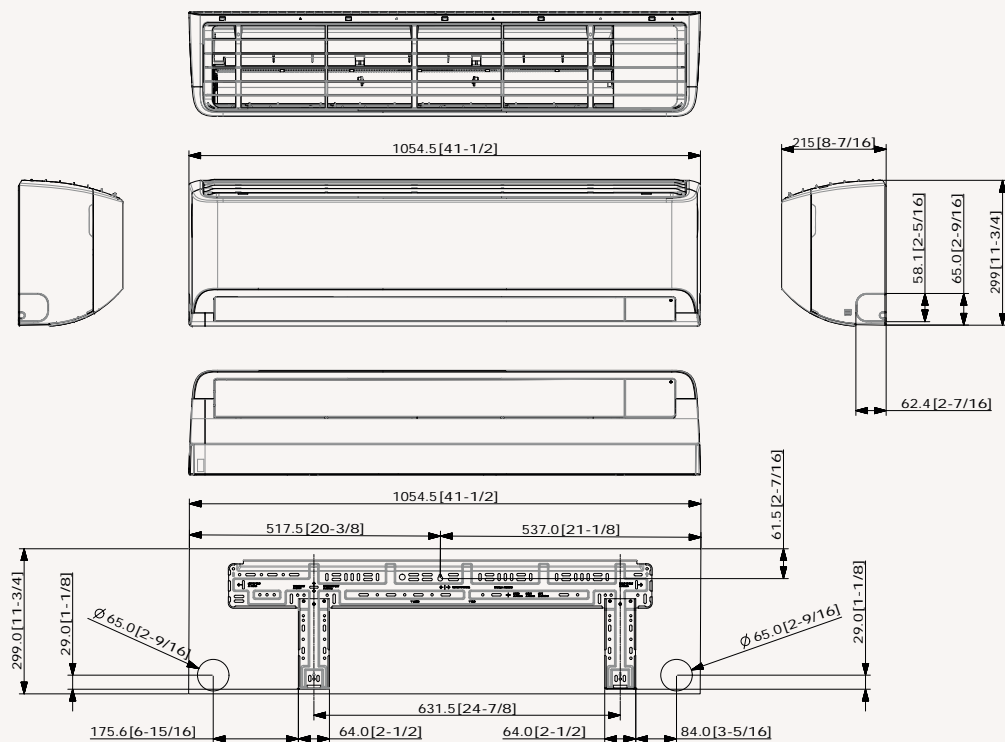

Dimensional drawings

Cebu - Indoor

AR09/12TXFYAWKXEU

AR18/24TXFYAWKXEU

Cebu - Outdoor

AR09/12TXFYAWKXEU

AR18/24TXFYAWKXEU