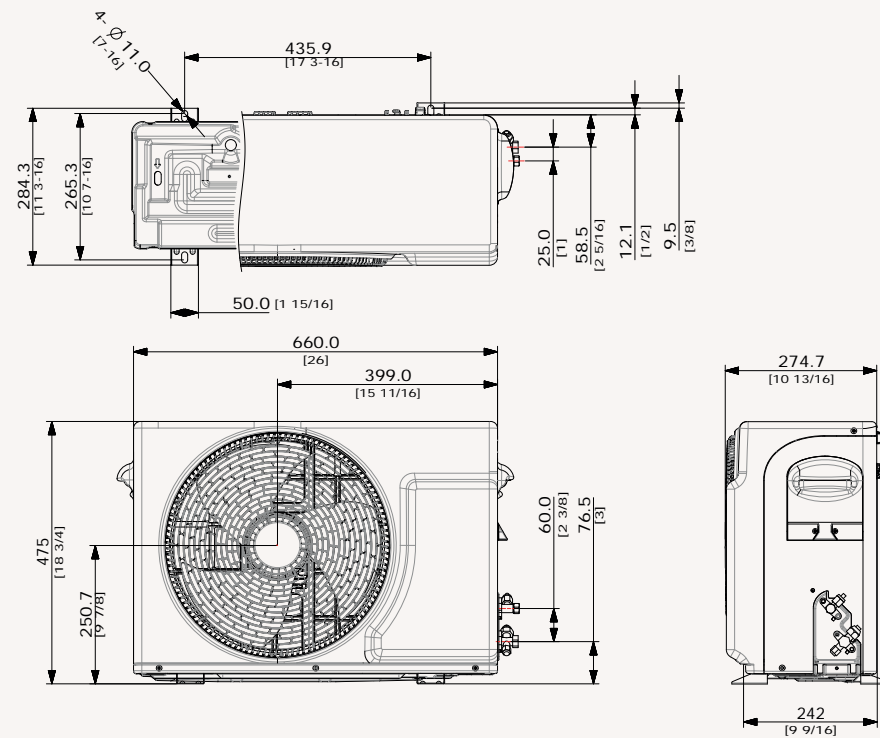

Dimensional drawings

Cebu - Indoor

AR09/12TXFYAWKXEU

AR18/24TXFYAWKXEU

Cebu - Outdoor

AR09/12TXFYAWKXEU

AR18/24TXFYAWKXEU